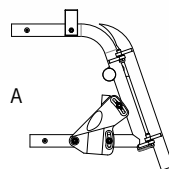

Vega - pedana estraibile (disegno A)
Vega - detachable foot-rest (drawing A)

A