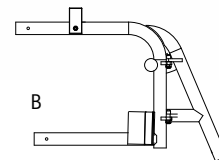

VEGA.E

B

Vega.E - pedana estraibile (disegno B)
Vega.E - detachable foot-rest (drawing B)