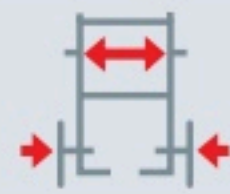

Optional: Astine pedane girevoli ed estraibili. Braccioli regolabili in altezza. Tavolino sagomato. Cintura di sicurezza.

🇬🇧 S10
Super-light travel chair

Standard: Frame made of aluminium and special materials. Double cross. Desk and tipping armrests. Detachable footrests.

Optional: Swinging and detachable footrests. Adjustable in height armrests. Contoured table. Chest Strap.

Codice LEA 12.22.18.003

ISO Class 12.21.06.045+12.24.03.121

cm Ø 30

cm Ø 15

L 42 - 55

L 68

L 86